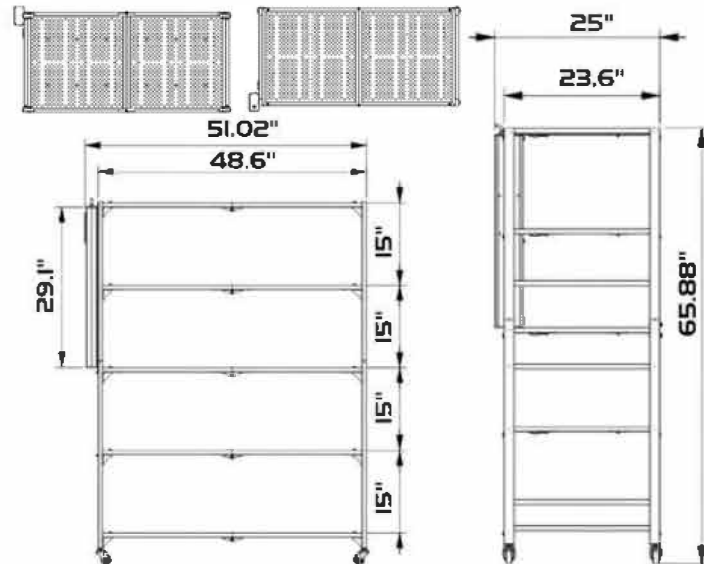

Features

- Onboard timer and dimmer controller
- Dual Spectrum
- 108-277VAC Input
- IP65
- Modular

Ordering Information

Series	Model	Spectrum
--------	-------	----------

GC

Clone Rack

CLS
 Clone spectrum
 5K
 5K-Vegetation

SPECIFICATIONS

Model Number	Clone Rack
Light Source	LED
Spectrum	GC-5K Full Phase and GC-Clone Spectrum
PPF	275 umol/s Per Level
Input Power	440w
Efficacy	2.5 umol/s
Fixture Dimension / Weight	51.02" L x 25" W x 65.88" H / 70lbs
Mounting Height	Set
Thermal Management	Passive
Max. Ambient Temperature	104°F/40°C
Dimming	0-10V
Light Distribution	120°
Lifetime	L90: >54,000 hrs
Power Factor	>90%
Certifications	IP65
Warranty	5 Years Standard Warranty