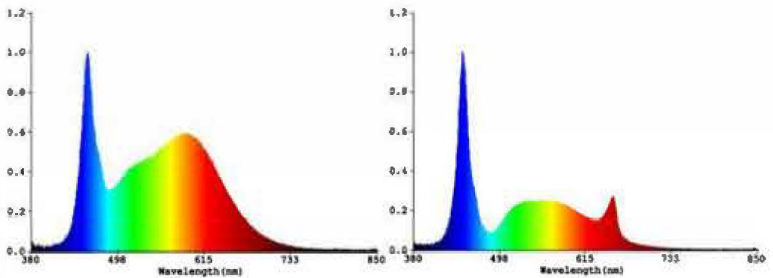

SPECIFICATIONS

Model Number	Clone Rack
Light Source	LED
Spectrum	GC-5K Full Phase and GC-Clone Spectrum
PPF	275 umol/s Per Level
Input Power	440w
Efficacy	2.5 umol/s
Fixture Dimension / Weight	51.02" L x 25" W x 65.88" H / 70lbs
Mounting Height	Set
Thermal Management	Passive
Max. Ambient Temperature	104°F/40°C
Dimming	0-10V
Light Distribution	120°
Lifetime	L90: >54,000 hrs
Power Factor	>90%
Certifications	IP65
Warranty	5 Years Standard Warranty