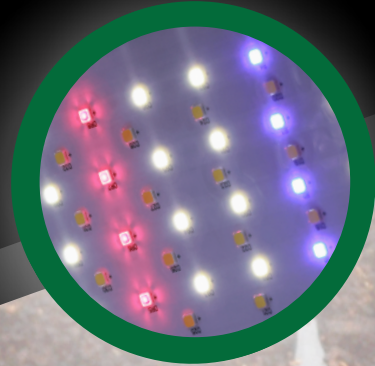

GROWER'S CHOICE HORTICULTURAL LIGHTING

4' X 2'

DUAL
SPECTRUM

ONBOARD
CONTROLLER

ENVIRONMENTAL
CASING

Propagation
Pro - Pod
STARTING AT
\$1,099

GC-Clone Rack

Grower's Choice is proud to introduce our new all in one commercial clone solution. Offering individually controllable and customizable propagation zones. This fully modular system gives growers the ability to veg their plants all within the same system due to the integrated cloning and vegetative spectrums. Unleash the full potential of your clones.

Features

- Onboard timer and dimmer controller
- Dual Spectrum
- 108-277VAC Input
- IP65
- Modular

Ordering Information

Series	Model	Spectrum
--------	-------	----------

GC

Clone Rack

CLS
 Clone spectrum
 5K
 5K-Vegetation

SPECIFICATIONS	
Model Number	Clone Rack
Light Source	LED
Spectrum	GC-5K Full Phase and GC-Clone Spectrum
PPF	275 umol/s Per Level
Input Power	440w
Efficacy	2.5 umol/s
Fixture Dimension / Weight	51.02" L x 25" W x 65.88" H / 70lbs
Mounting Height	Set
Thermal Management	Passive
Max. Ambient Temperature	104°F/40°C
Dimming	0-10V
Light Distribution	120°
Lifetime	L90: >54,000 hrs
Power Factor	>90%
Certifications	IP65
Warranty	5 Years Standard Warranty