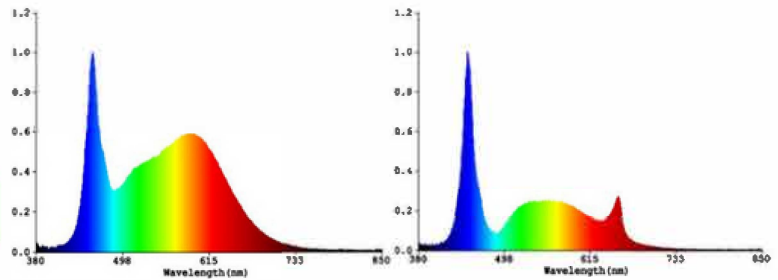

SPECIFICATIONS	
Model Number	Clone Rack
Light Source	LED
Spectrum	GC-5K Full Phase and GC-Clone Spectrum
PPF	275 umol/s Per Level
Input Power	440w
Efficacy	2.5 umol/s
Fixture Dimension / Weight	51.02" L x 25" W x 65.88" H / 70lbs
Mounting Height	Set
Thermal Management	Passive
Max. Ambient Temperature	104°F/40°C
Dimming	0-10V
Light Distribution	120°
Lifetime	L90: >54,000 hrs
Power Factor	>90%
Certifications	IP65
Warranty	5 Years Standard Warranty