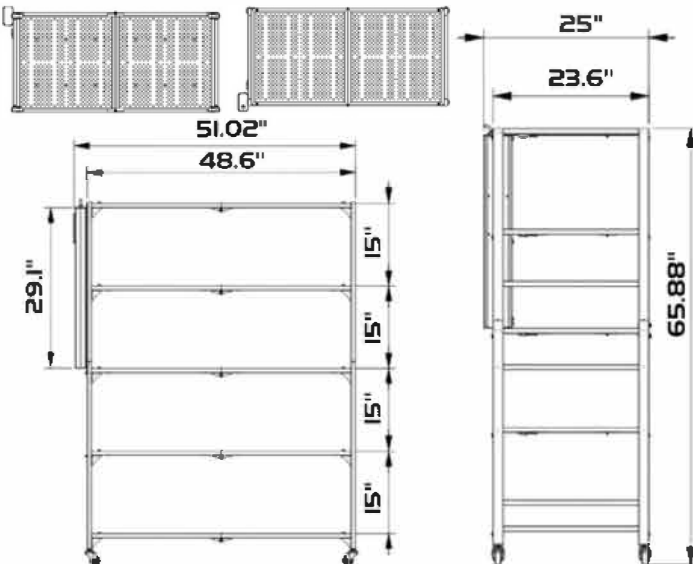

Features

- Onboard timer and dimmer controller
- Dual Spectrum
- 108-277VAC Input
- IP65
- Modular

Ordering Information

Series	Model	Spectrum
--------	-------	----------

GC

Clone Rack

CLS
 Clone spectrum
 5K
 5K-Vegetation

SPECIFICATIONS	
Model Number	Clone Rack
Light Source	LED
Spectrum	GC-5K Full Phase and GC-Clone Spectrum
PPF	275 umol/s Per Level
Input Power	440w
Efficacy	2.5 umol/s
Fixture Dimension / Weight	51.02" L x 25" W x 65.88" H / 70lbs
Mounting Height	Set
Thermal Management	Passive
Max. Ambient Temperature	104°F/40°C
Dimming	0-10V
Light Distribution	120°
Lifetime	L90: >54,000 hrs
Power Factor	>90%
Certifications	IP65
Warranty	5 Years Standard Warranty